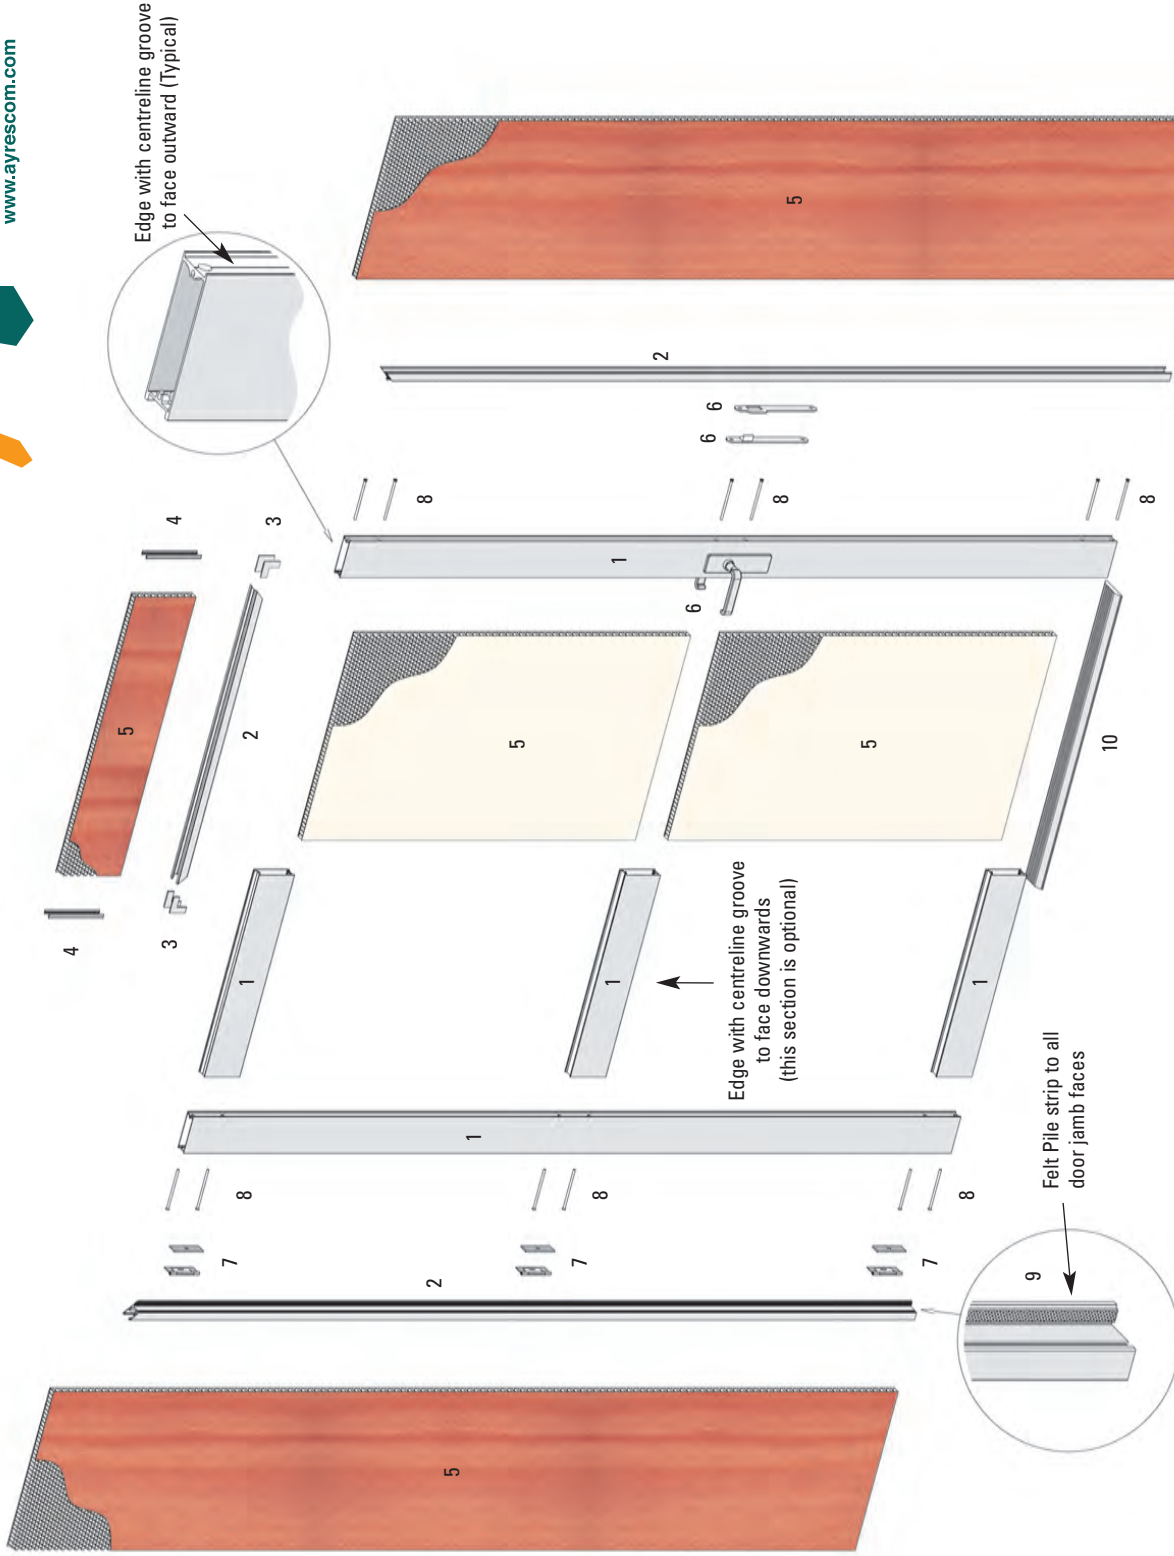

AYRLITE® PANELS

Exploded Door Assembly

Key

- 1 ACP 80197 Door Stile 0.8inch
- 2 ACP 80198 Door Jamb 0.8inch
- 3 ACP 25824 Door Jamb Joiner (x4)
- 4 ACP 2856 Joiner 0.8inch
- 5 Ayr-lite 2054 panel 0.8inch
- 6 *Mortice Lock Set, Lever Handle
- 7 *Butt Hinge and Spacer, S/S, 3inch
- 8 *Posidrive, C/S, S/S, Screw M4 x 4inch
- 9 *Felt Pile Strip
- 10 *Door Threshold

* Supplied by others

Lighten Up!