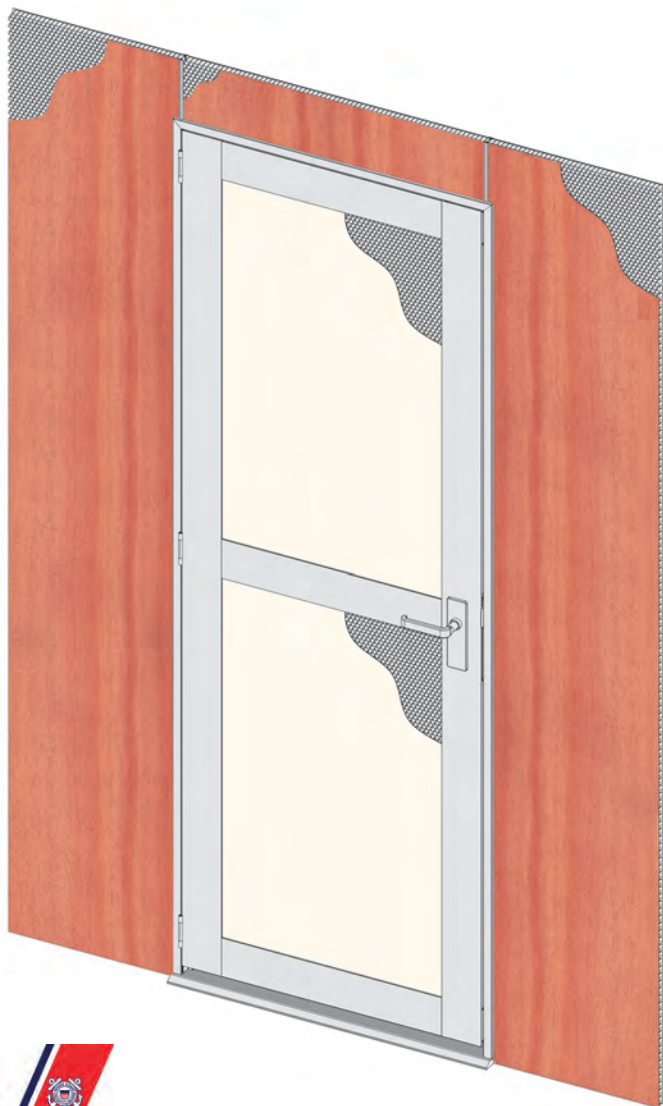

AYRLITE® Door System

ACP80197 - Door Stile 0.8inch

ACP80198 - Door Jamb 0.8inch

AYRES

Lightweight Panel Systems
www.ayrescom.com

DATA SHEET Issue 1

The **AYRLITE Door Jamb** and **Stile** is designed to provide a lightweight, easy to assemble, versatile door system. When fabricated with the **AYRLITE 2054** or **AYRLITE 2022** panel, the door system meets the requirements of US Coast Guard and IMO SOLAS C Class.

www.ayrescom.com

Lighten Up!

Description	Weight
ACP80197 Door Stile	0.78 lb/ft
ACP80198 Door Jamb	0.37 lb/ft
ACP25824 Door Jamb Joiner	0.02 lb/ft/set of 4

Assembled View

® Registered Trade Mark of Ayres Composite Panels