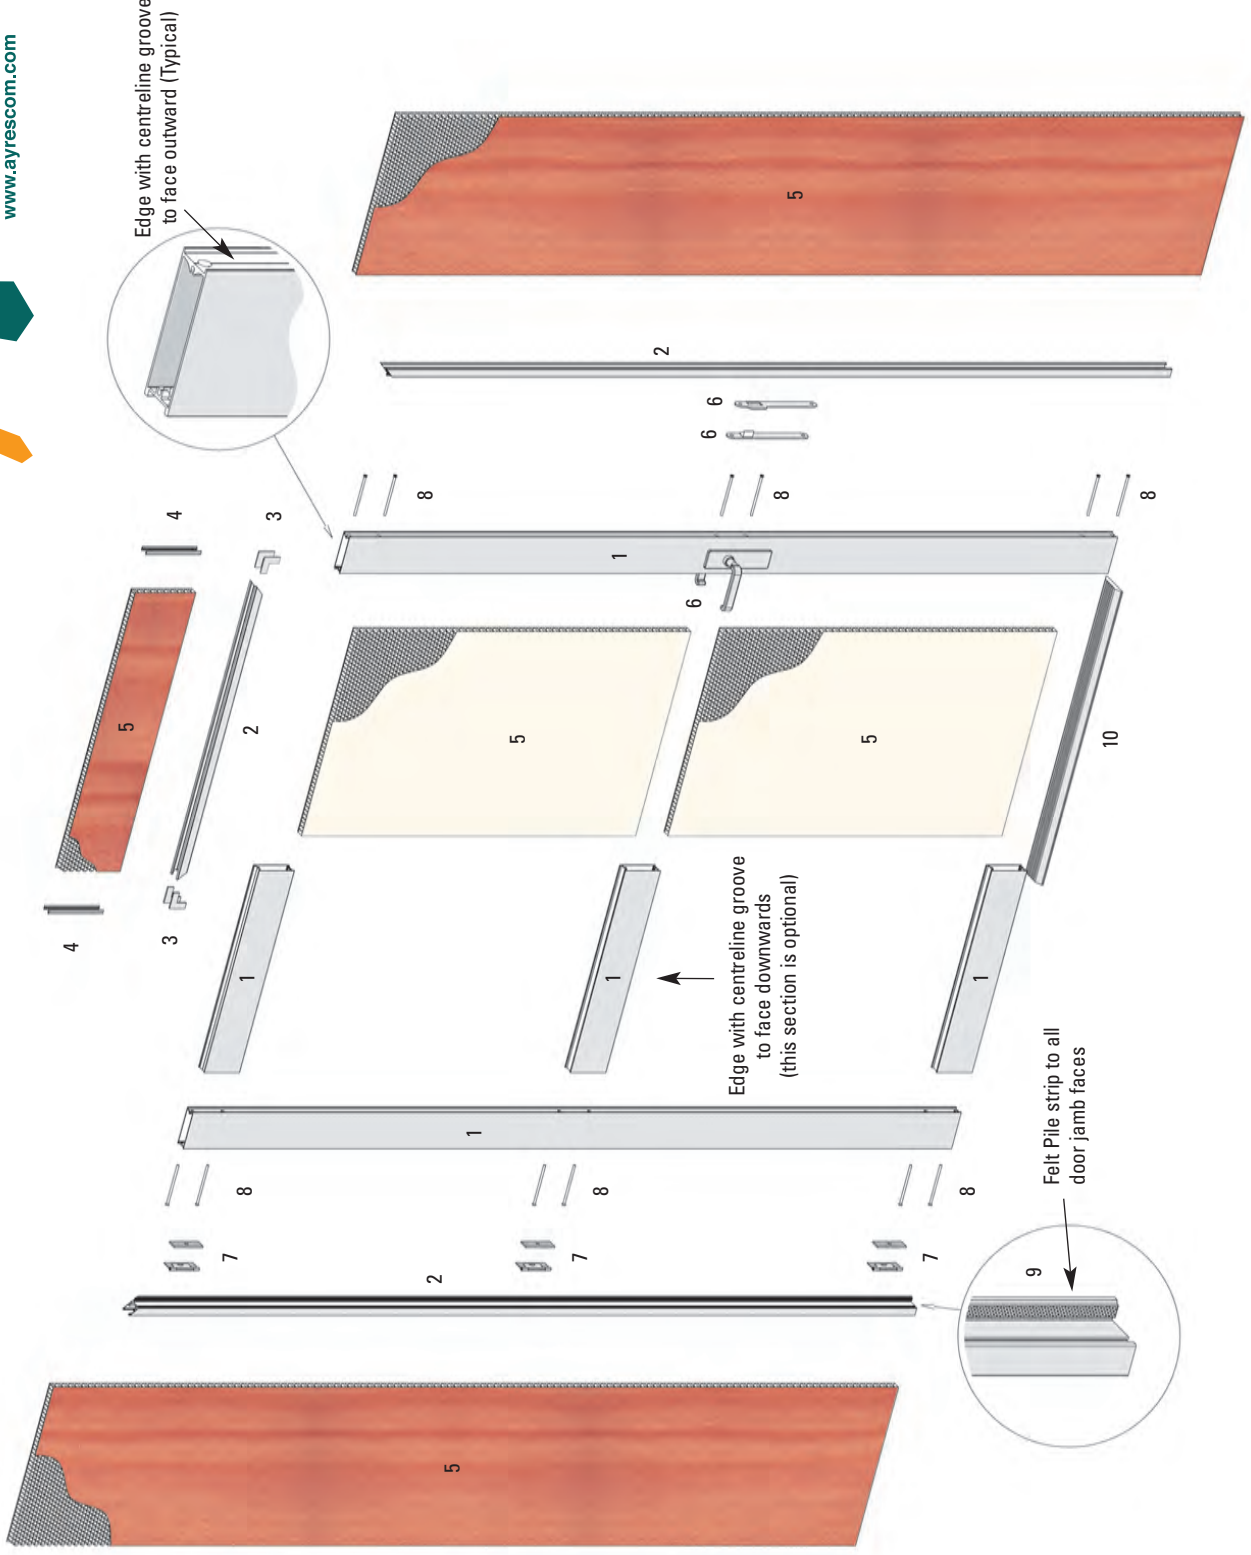

AYRLITE® PANELS

Exploded Door Assembly

Key

1. 1 ACP 80197 Door Stile 20mm
2. 2 ACP 80198 Door Jamb 20mm
3. 3 ACP 25824 Door Jamb Joiner (x4)
4. 4 ACP 2856 Joiner 20mm
5. 5 Ayrlite 2054 panel 20mm
6. 6 *Mortice Lock Set, Lever Handle
7. 7 *Butt Hinge and Spacer, S/S, 76mm
8. 8 *Posidrive, C/S, S/S, Screw M4 x 105mm
9. 9 *Felt Pile Strip
10. 10 *Door Threshold

* Supplied by others

Lighten Up!