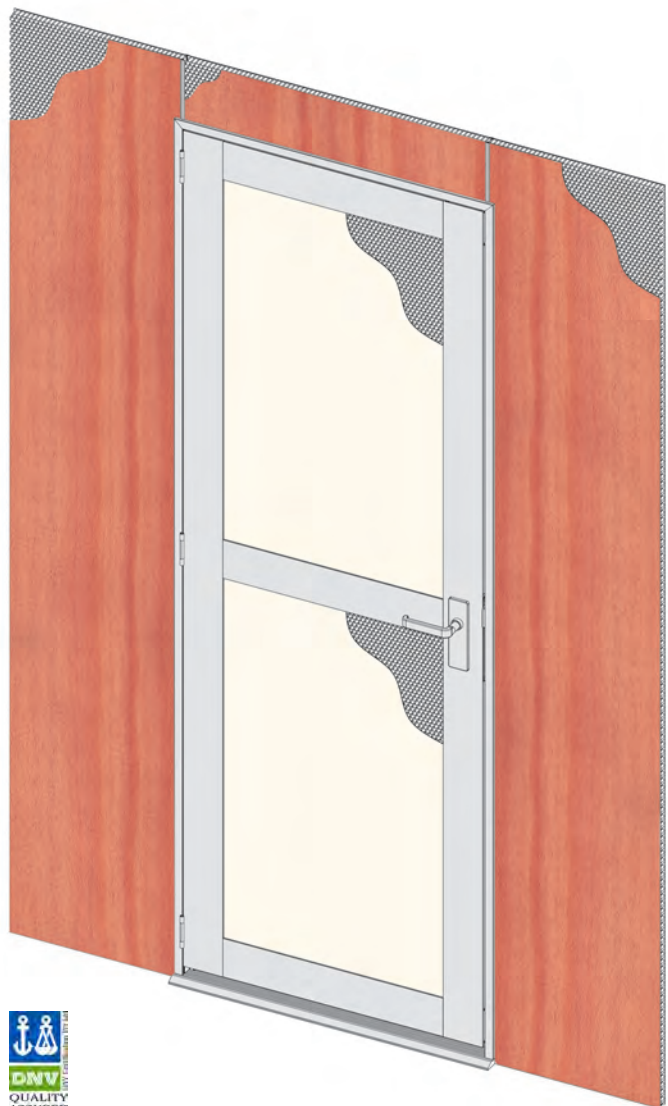

[www.ayrescom.com](http://www.ayrescom.com)

*Lighten Up!*

Description	Weight
ACP80197 Door Stile	1.16 kg/m
ACP80198 Door Jamb	0.55 kg/m
ACP25824 Door Jamb Joiner	0.03 kg/set of 4

**Assembled View**

© Registered Trade Mark of Ayres Composite Panels